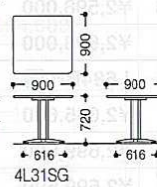

4L31SH-MM88, MK49 ¥103,800
-MB61 ¥100,900

4L31RH-MM88, MK49 ¥107,800
-MB61 ¥104,900

4L31SG